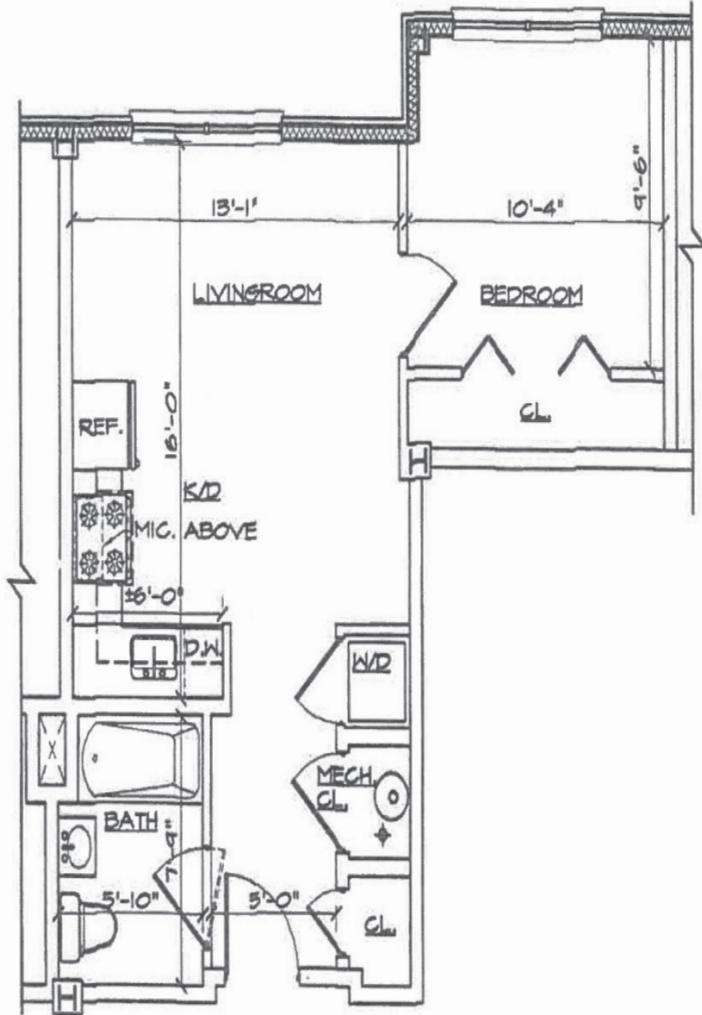

UNITS# 2B, 3B, & 4B  
 1 BEDROOM 1 FULL BATH  
 480 SF EACH

**UNIT 2B, 3B, 4B**

UNIT 2B, 3B & 4B; 1-BEDROOM, 1-BATH	
UNIT	480.00 SQ.FT.

KEY PLAN N.T.S.

EXCLUSIVE SALES & MARKETING AGENTS

**Pepe** Real Estate