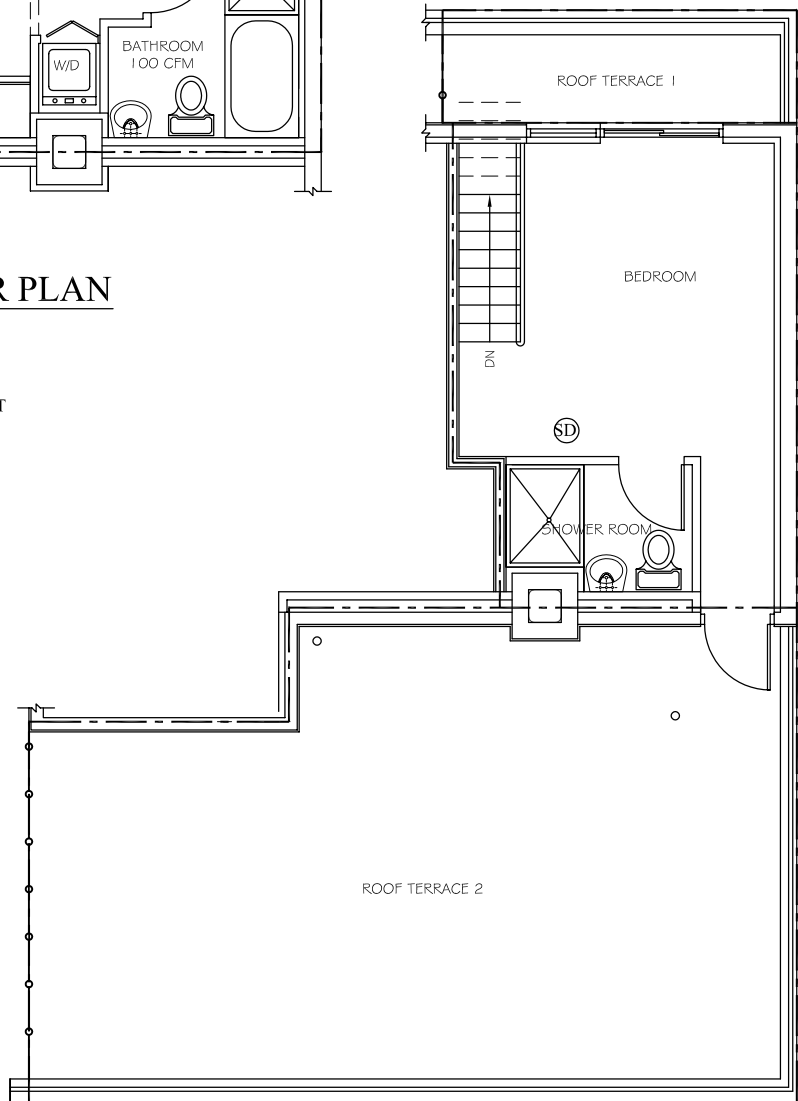

**FOURTH FLOOR PLAN  
UNIT 4C**

658 SQFT  
BALCONY: 74 SQFT

**PENTHOUSE FLOOR PLAN  
UNIT 4C**

264 SQFT  
ROOF TERRACE 1: 66 SQFT  
ROOF TERRACE 2: 581 SQFT