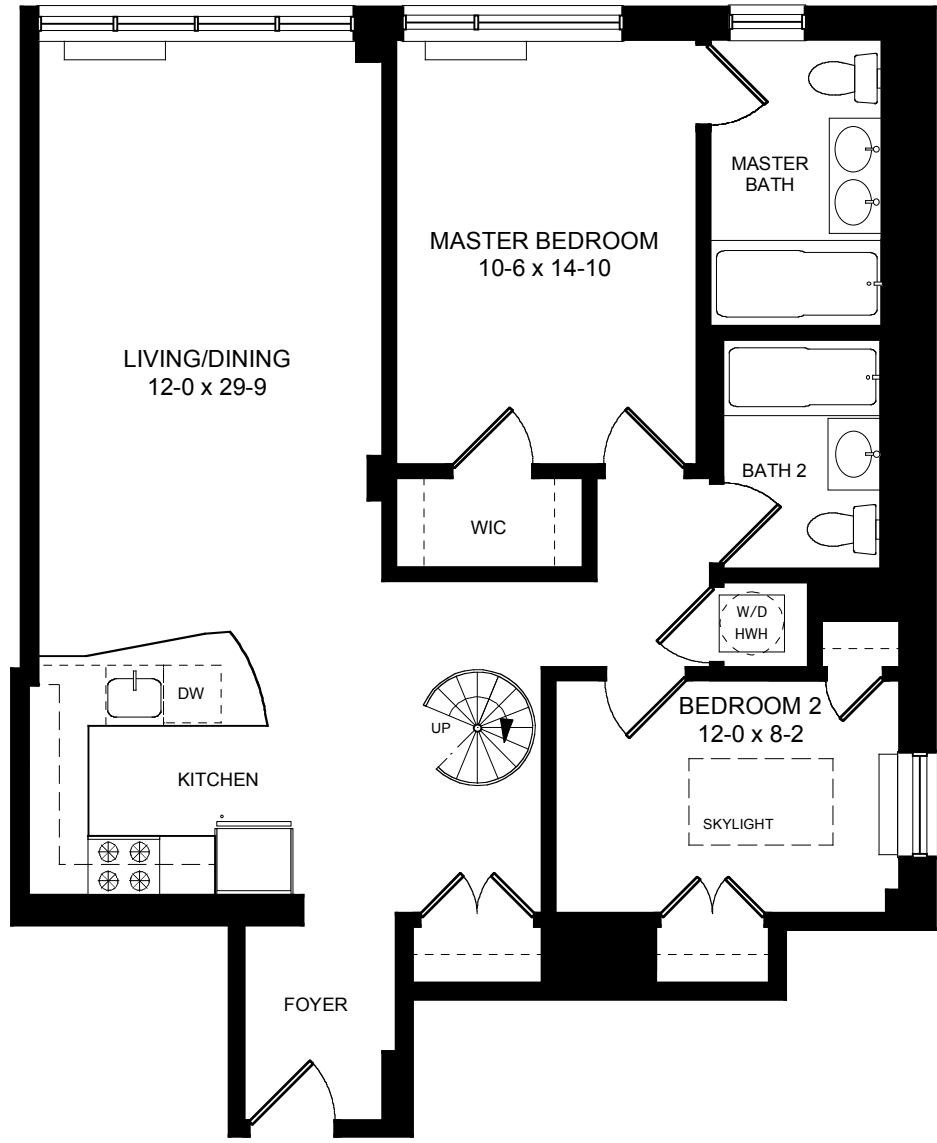

ROOF

FOURTH FLOOR

UNIT 4A
29 SOUTH 3RD STREET, BROOKLYN
 2 BR, 2 BATH, ROOF TERRACE
 1,110 SF GROSS